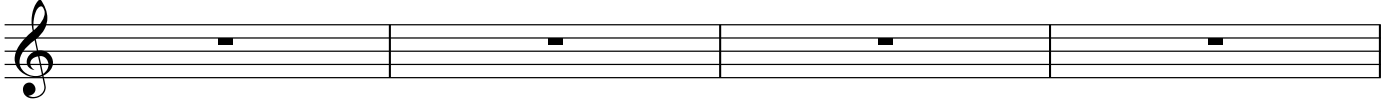

2

37

41

45

49

53

57

61

65

69

73